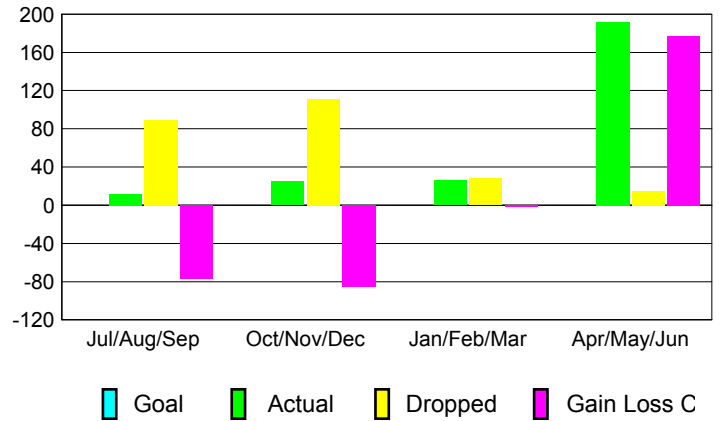

GMT: **NICOLAS JARA ORELLANA**

Location: **VENEZUELA**

GMT CA: **3**

CLUBS

Month	New Club Goal	Actual New Clubs	Actual Dropped Clubs	Gain/Loss of Clubs
2012-2013				
Jul/Aug/Sep		0	0	0
Oct/Nov/Dec		0	3	-3
Jan/Feb/Mar		0	0	0
Apr/May/June		4	0	4
Totals		4	3	1

Club Results 2012-2013

Goal, New, Dropped, Gain/Loss

MEMBERSHIP

Month	Net Memb Goal	Actual New Memb	Actual Dropped Memb	Gain/Loss of Memb
2012-2013				
Jul/Aug/Sep		12	89	-77
Oct/Nov/Dec		25	111	-86
Jan/Feb/Mar		26	28	-2
Apr/May/June		192	15	177
Totals		255	243	12

Membership Results 2012-2013

Goal, New, Dropped, Gain/Loss

YTD Status Quo Clubs 2012-2013

Status Quo Clubs Compared to Status Quo Members

Gender Comparison 2012-2013

Club Gain/Loss 2012-2013

Membership Gain/Loss 2012-2013