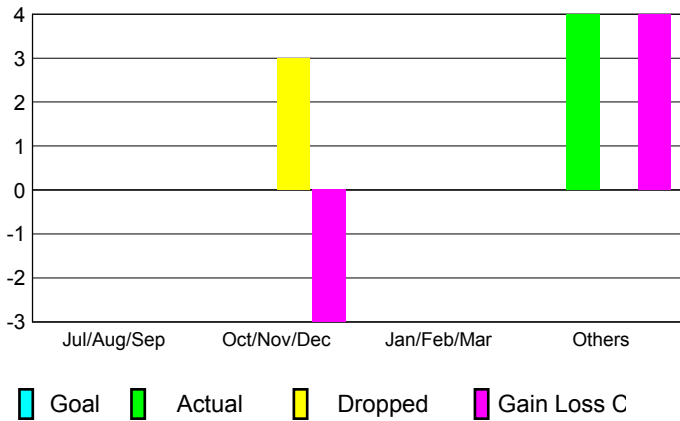

GMT: **NICOLAS JARA ORELLANA**

Location: **VENEZUELA**

GMT CA: **3**

CLUBS

Month	New Club Goal	Actual New Clubs	Actual Dropped Clubs	Gain/Loss of Clubs
2012-2013				
Jul/Aug/Sep		0	0	0
Oct/Nov/Dec		0	3	-3
Jan/Feb/Mar		0	0	0
Apr/May/June		4	0	4
Totals		4	3	1

Club Results 2012-2013

Goal, New, Dropped, Gain/Loss

MEMBERSHIP

Month	Net Memb Goal	Actual New Memb	Actual Dropped Memb	Gain/Loss of Memb
2012-2013				
Jul/Aug/Sep		12	89	-77
Oct/Nov/Dec		25	111	-86
Jan/Feb/Mar		26	28	-2
Apr/May/June		192	15	177
Totals		255	243	12